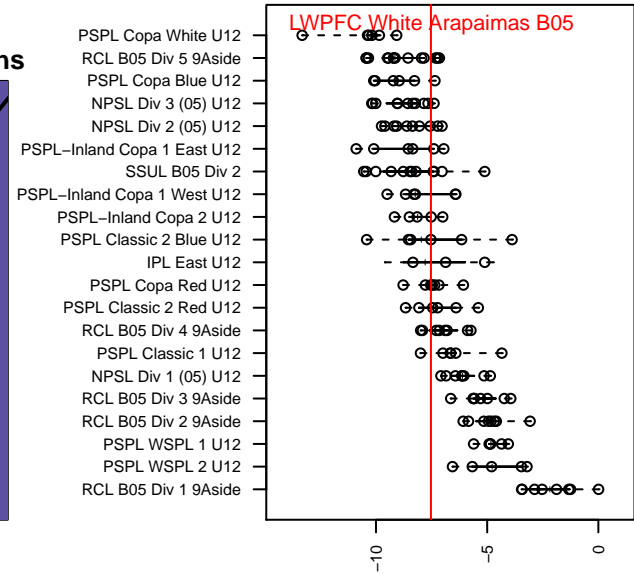

**attack and defense rating
relative to others at age
and all opponents in last 13 months**