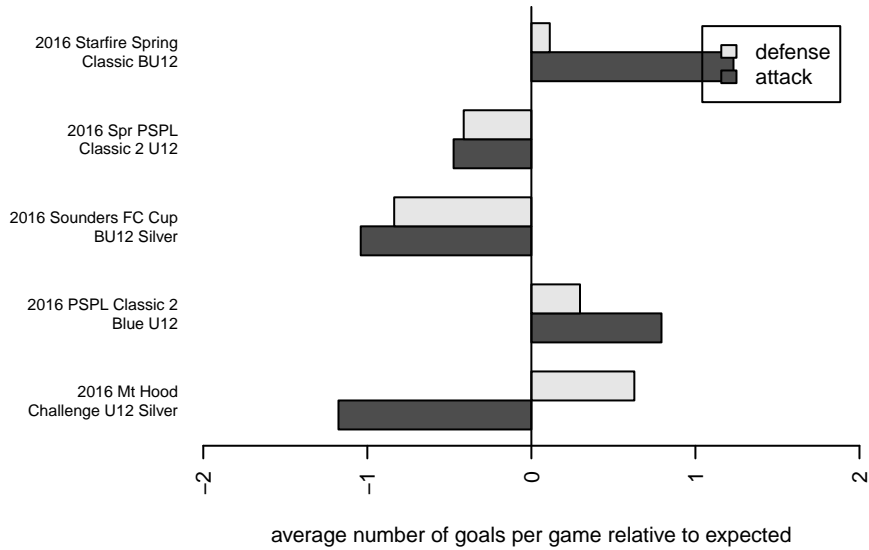

Performance relative to 13 month average