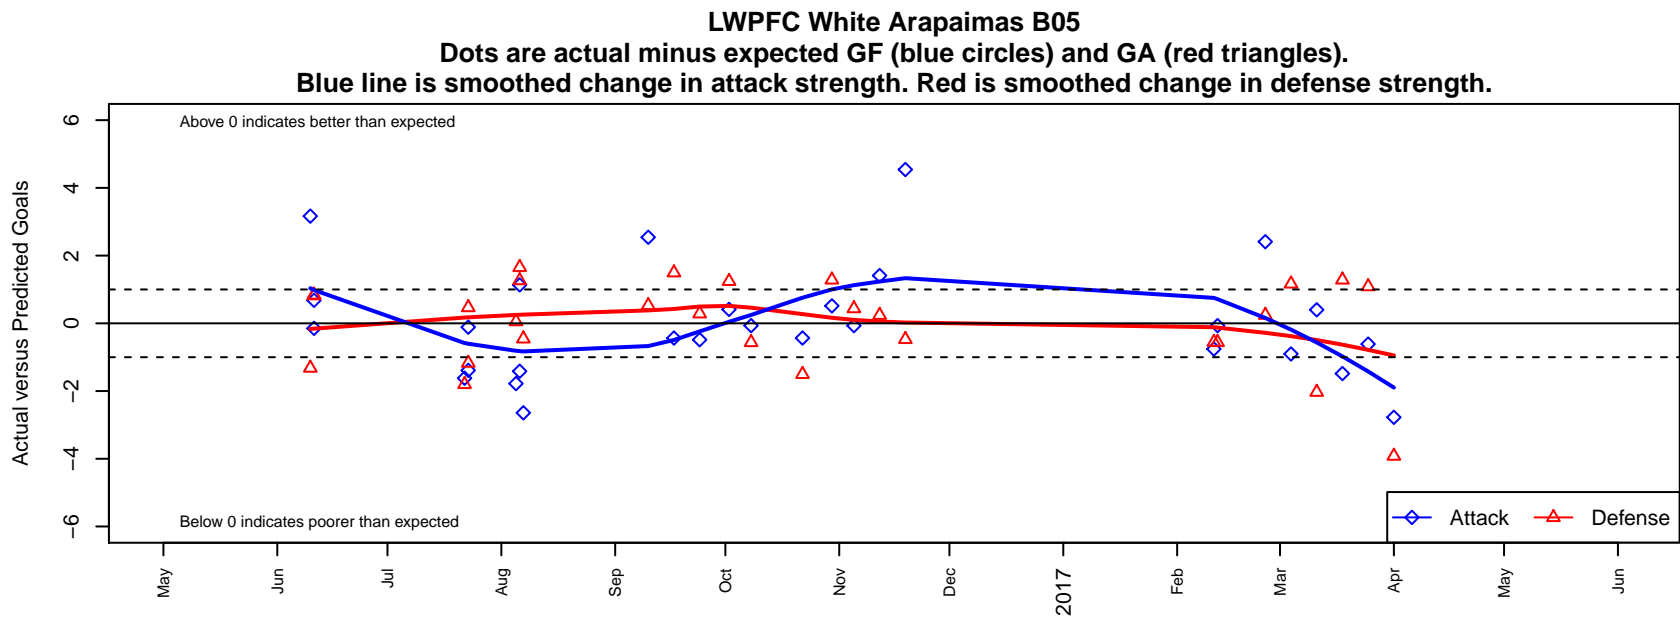

**attack and defense variance (black dot)
relative to other teams
and top 10 in region**

**attack and defense rating
relative to others at age
and all opponents in last 13 months**

LWPFC White Arapaimas B05

Lake WA Premier FC
Redmond, WA
B05 total strength=537
attack=0.54 defense=0.3
fall league = PSPL Classic 2 Blue U12
spr league = Spr PSPL Classic 2 U12

alt names used:
LWPFC White Arapaimas
LWPFC White Arapaimas B05
LWPFC White Arapaimas

Venues played:
2016 Starfire Spring Classic BU12
2016 Sounders FC Cup BU12 Silver
2016 Mt Hood Challenge U12 Silver
2016 PSPL Classic 2 Blue U12
2016 Spr PSPL Classic 2 U12