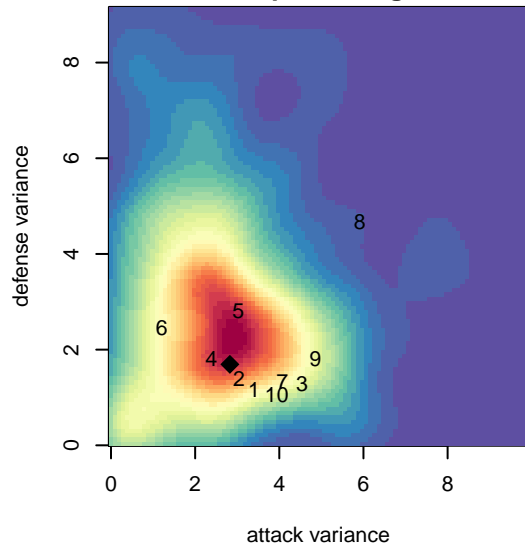

**attack and defense variance (black dot)
relative to other teams
and top 10 in region**