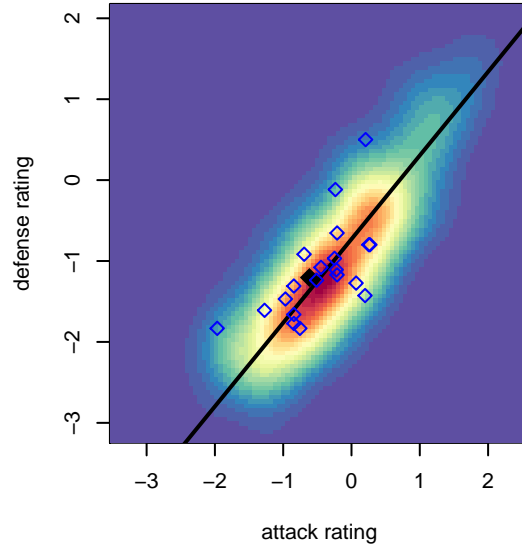

**attack and defense rating
relative to others at age
and all opponents in last 13 months**